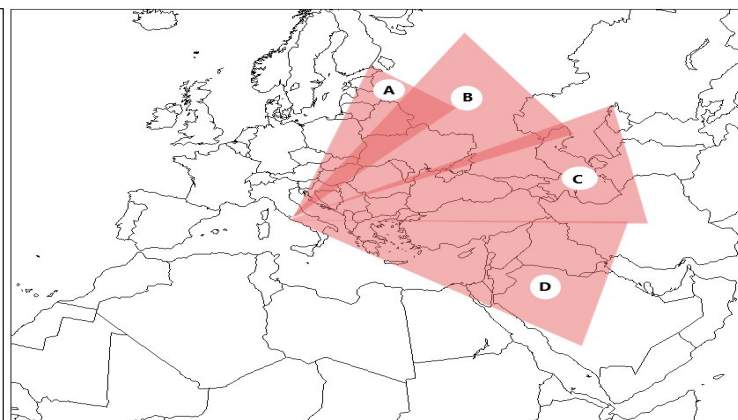

## ASIA

## VATICAN RADIO - SHORT WAVE GENERAL SCHEDULE

27<sup>th</sup> October 2024 - 29<sup>th</sup> March 2025

UTC = Universal Time Coordinated = GMT.

Days of operation:

W = Weekdays; H = Holydays; 1 = Mon.; 2 = Tue.; 3 = Wed.; 4 = Thu.; 5 = Fri.; 6 = Sat.; 7 = Sun.; S1= first Saturday in month.

Target areas covered by directional antennas from SMG.

## EUROPE and the MEDITERRANEAN

SHORT WAVES