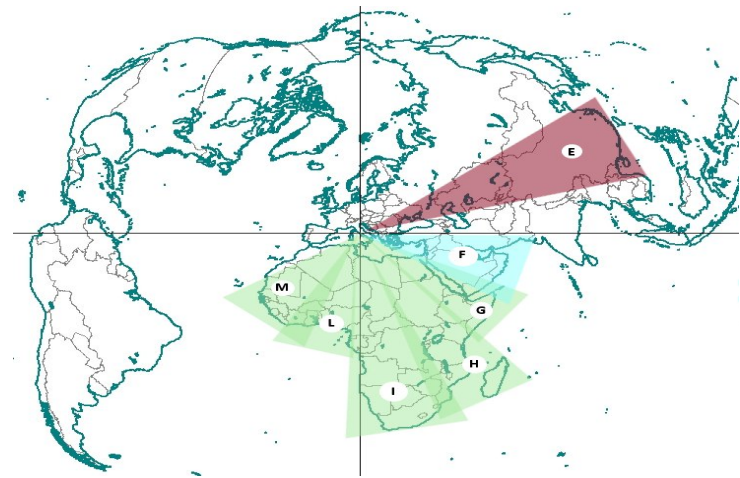

# VATICAN RADIO - SHORT WAVE GENERAL SCHEDULE

27<sup>th</sup> October 2024 - 29<sup>th</sup> March 2025

UTC = Universal Time Coordinated = GMT.

Days of operation:

W = Weekdays; H = Holydays; 1 = Mon.; 2 = Tue.; 3 = Wed.; 4 = Thu.; 5 = Fri.; 6 = Sat.; 7 = Sun.; S1= first Saturday in month.

Symbols:

N = News; U = Liturgy

Capital letters following frequencies indicate the radiation direction of antennas from Santa Maria di Galeria.

The radiation direction of antennas from transmitting sites other than Santa Maria di Galeria is reported in the map "Relay stations" at the bottom of the last page.

Target areas covered by directional antennas from SMG.

## EUROPE and the MEDITERRANEAN

SHORT WAVES