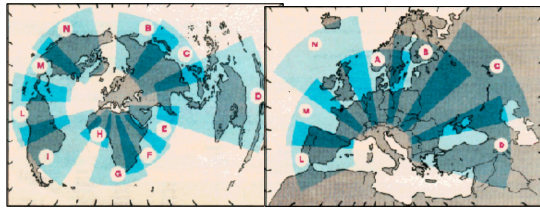

## EUROPE and the MEDITERRANEAN

SHORT WAVES

## Relay stations

**NOMEAREA**

SHORT WAVES

DAYS OF  
OPERATION

SYMBOLS

Start Time UTC	End Time UTC	Broadcast	75m kHz	49m kHz	41m kHz	31m kHz	25m kHz	22m kHz	19m kHz	16m kHz	13m kHz
----------------------	--------------------	-----------	------------	------------	------------	------------	------------	------------	------------	------------	------------

**VATICAN RADIO - GENERAL SCHEDULE**  
**April - May - June - July - August - September - October 2004**

UTC = Universal Time Coordinated = GMT.  
 Capital letters following frequencies indicate the radiation direction of the antennas.  
 Omnidirectional service when capital letters are omitted.  
 W = Weekdays; H = Holy days; 1 = Mon.; 2 = Tue.; 3 = Wed.; 4 = Thu.; 5 = Fri.; 6 = Sat.; 7 = Sun.  
 Programmes broadcast on MW and FM are intended for Rome area.  
 Frequency 1611kHz written in red is an experimental broadcast in digital modulation (DRM).

Target areas covered by directional antennas